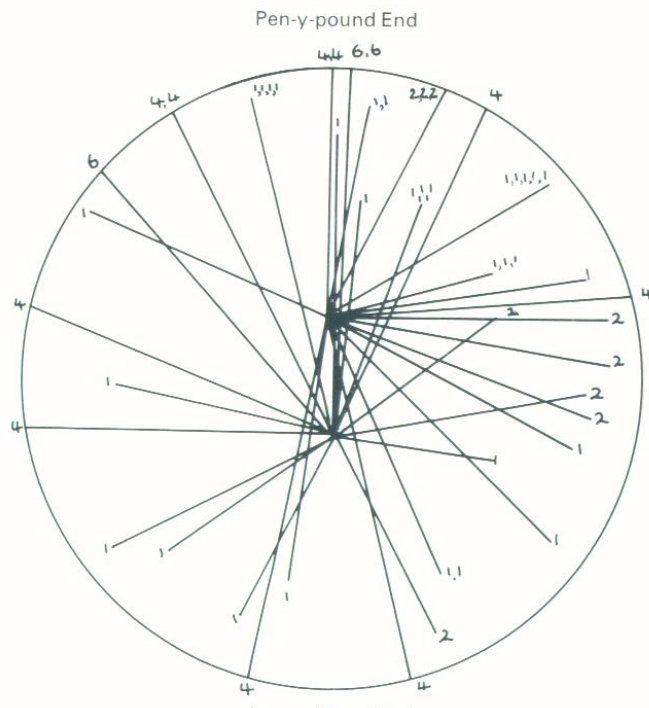

## **1988- County Championship Game v Worcestershire CCC**

The August of 1988 became a landmark for a number of players. Glamorgan again entertained Worcestershire who were becoming something of a standing dish at Avenue Road. Graeme Hick scored a century (159) to pass 2000 runs for the season, Gregory Thomas recorded his maiden first class century and Matthew Maynard recorded the fastest hundred by a Glamorgan player for the fourth season on the trot.

The County Championship Scene -1088

Matthew Maynard at Abergavenny on his way to the fastest hundred award for the fourth season in a row.  
 Photo: *Morton Davies*

**M.P. Maynard – 108\* v Worcestershire at Abergavenny, August 16th, 1988.**

Determined efforts by the late order batsmen brought respectability to Glamorgan, with Greg Thomas scoring a well deserved maiden first-class century. This after the Worcester attack, admirably spearheaded by Newport, had reduced them to 92 for 6. Then a tactical declaration by Neale on reaching a second batting point left Glamorgan to set a target. They responded well, Maynard in particular being very severe on some friendly bowling. His 108 included 3 sixes and 10 fours. Worcester suffered an early set-back in pursuit of the 341 for victory, Lord being brilliantly caught in the gully by Butcher off a full blooded square drive. But with Hick and Curtis taking control, Worcester moved inexorably towards victory, Hick passing the 2000 run mark for the summer in quite imperious style.